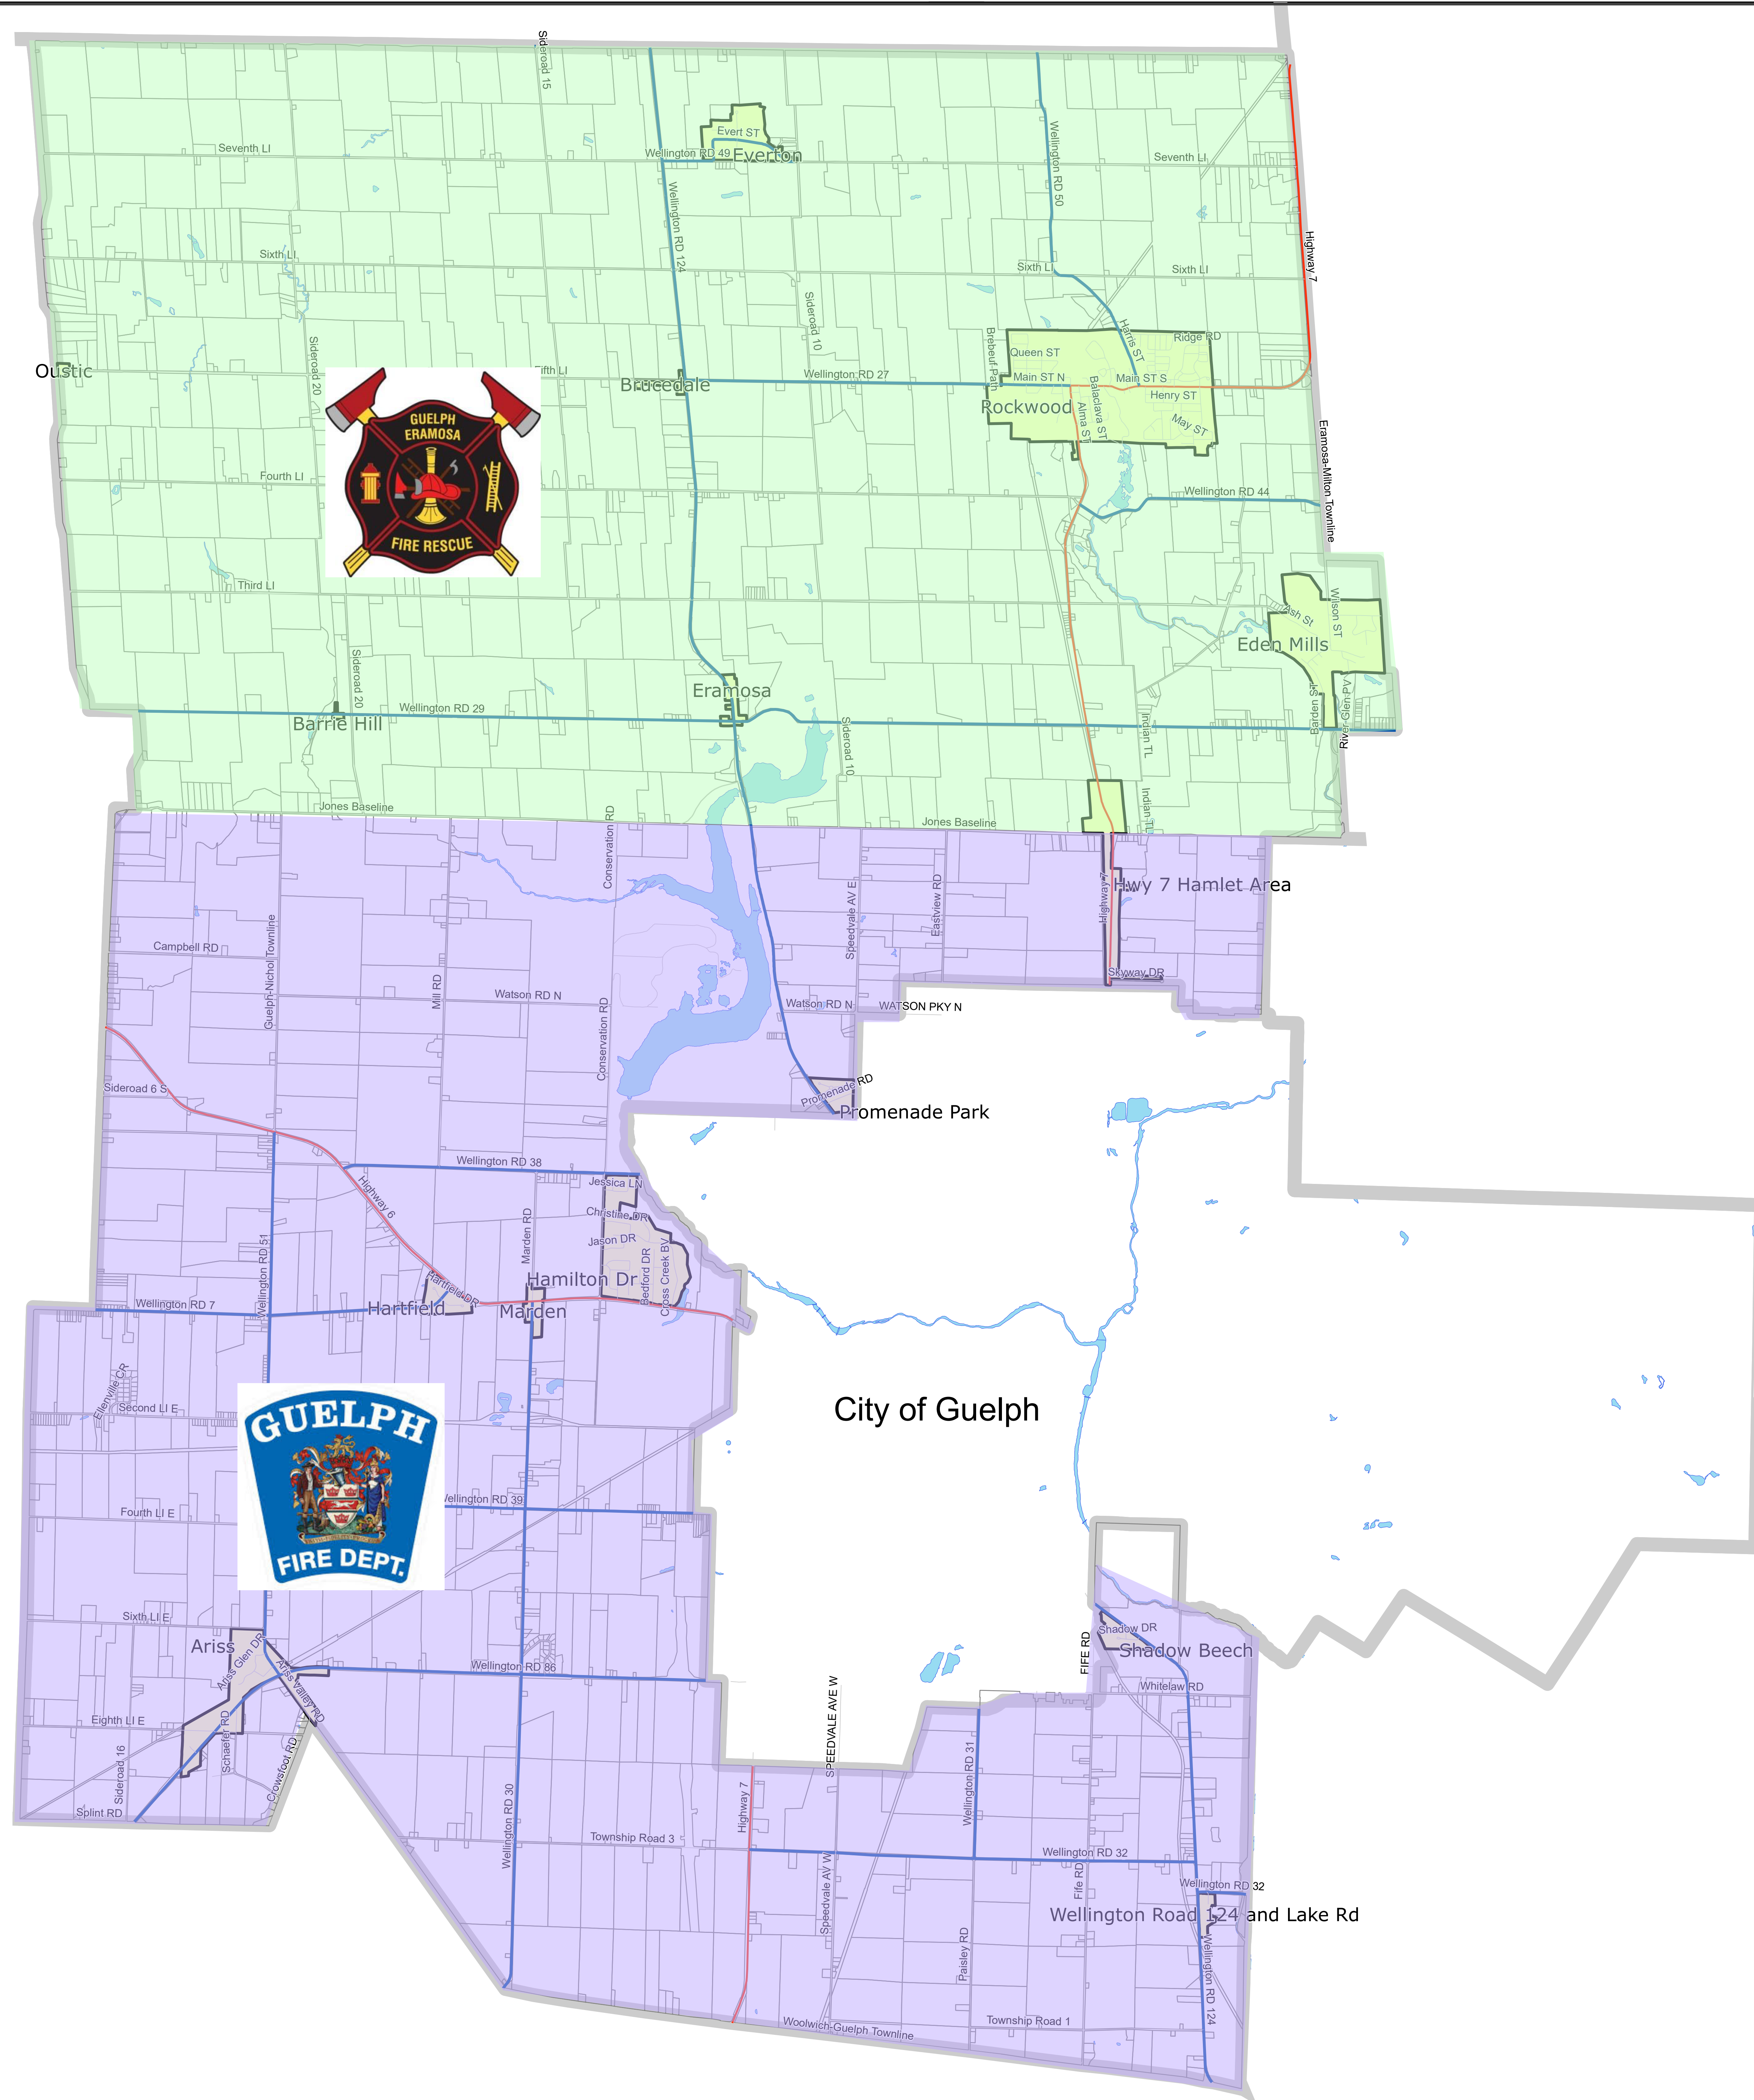

# TOWNSHIP OF GUELPH-ERAMOSA

## Fire Services Response Coverage Area

- Rockwood Fire Department
- Guelph Fire Department

This is not survey data. All rights reserved. May not be reproduced without permission.

Sources:  
 Parcels: County of Wellington Planning and Development Department 2018.